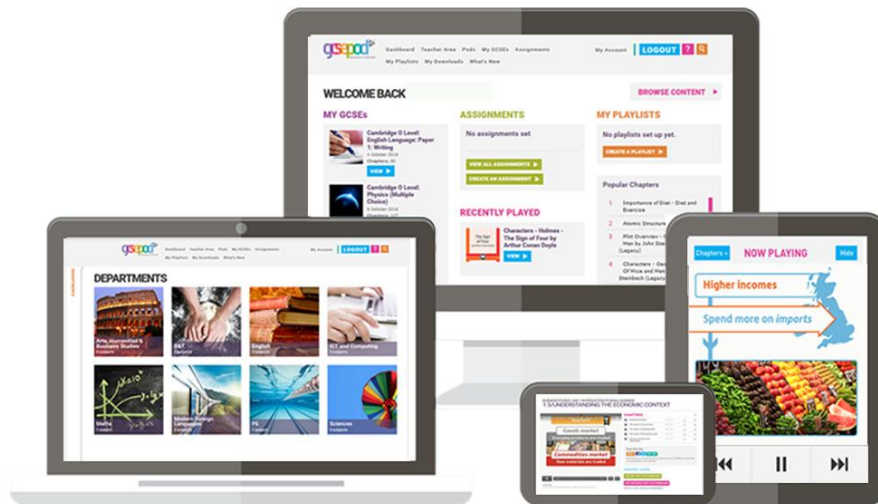

GET ORGANISED, DE-STRESS, GET GREAT GRADES

GET GCSEPOD

- Over 5,000 audio-visual Pods
- Watch on mobile devices, tablets and PCs
- Designed to squeeze exactly the right knowledge you need for exam success into short 3-5 minute chunks

Watch the student walk through video here:
<https://www.youtube.com/watch?v=2Kn2EG05A60>

Student login instructions

When your school has informed you that you have been registered with GCSEPod, you simply need to activate your account.